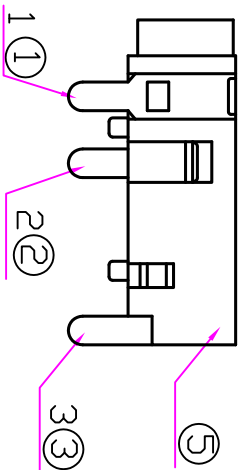

CUSTOMER COPY

NO.	DESCRIPTION	QTY	MATERIAL	REMARK
5	HOUSING	1	PBT	(Black)
4	TERMINAL	1	BRASS t=0.30	Ag-Plated
3	TERMINAL	1	PHOSPHOR BRONZE t=0.25	Ag-Plated
2	TERMINAL	1	PHOSPHOR BRONZE t=0.20	Ag-Plated
1	TERMINAL	1	PHOSPHOR BRONZE t=0.20	Ag-Plated

钰满棠企业股份有限公司 ACMELEX CO., LTD.
TEL:886-2-85124595 FAX:886-2-85124322

0.0±0.30	SCALE: 1:1	TITLE:	PART NO:
0.00±0.25	UNIT: mm	Phone Jack Connector	APP BY: Hung
0.000±0.2			CHK BY: Cheryl

MATL: RoHS
DR BY: Amos
A332