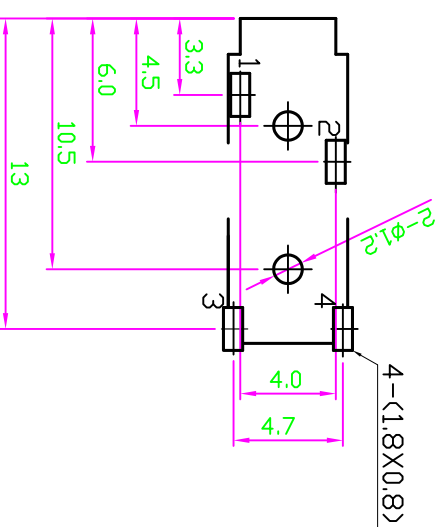

CUSTOMER COPY

NO.	DESCRIPTION	QTY	MATERIAL	REMARK
5	HOUSING	1	PBT	(Black)
4	TERMINAL	1	BRASS t=0.30	Ag-Plated
3	TERMINAL	1	PHOSPHOR BRONZE t=0.25	Ag-Plated
2	TERMINAL	1	PHOSPHOR BRONZE t=0.20	Ag-Plated
1	TERMINAL	1	PHOSPHOR BRONZE t=0.20	Ag-Plated

钰满棠企业股份有限公司 ACMELEX CO., LTD.
TEL:886-2-85124595 FAX:886-2-85124322

0.0±0.30	SCALE: 1:1	TITLE:	PART NO:
0.00±0.25	UNIT: mm	Phone Jack Connector	APP BY: Hung
0.000±0.2			CHK BY: Cheryl

MATL: RoHS
DR BY: Amos
A332