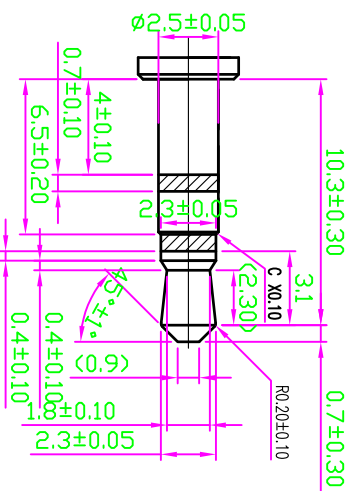

CUSTOMER COPY

NO.	DESCRIPTION	QTY	MATERIAL	REMARK
5	HOUSING	1	PBT	(Black)
4	TERMINAL	1	BRASS t=0.30	Ag-Plated
3	TERMINAL	1	PHOSPHOR BRONZE t=0.25	Ag-Plated
2	TERMINAL	1	PHOSPHOR BRONZE t=0.20	Ag-Plated
1	TERMINAL	1	PHOSPHOR BRONZE t=0.20	Ag-Plated

钰满棠企业股份有限公司 ACMELEX CO., LTD.
TEL:886-2-85124595 FAX:886-2-85124322

0.0±0.30	SCALE: 1:1	TITLE:	PART NO:
0.00±0.25	UNIT: mm	Phone Jack Connector	APP BY: Hung
0.000±0.2			CHK BY: Cheryl

MATL: RoHS
DR BY: Amos
A332