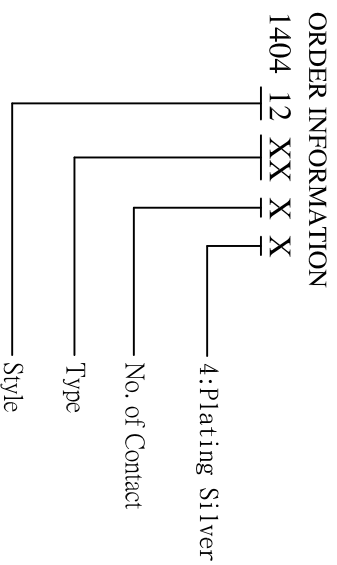

CUSTOMER COPY

NO.	DESCRIPTION	QTY	MATERIAL	REMARK
5	HOUSING	1	PBT	(Black)
4	TERMINAL	1	BRASS t=0.30	Ag-Plated
3	TERMINAL	1	PHOSPHOR BRONZE t=0.25	Ag-Plated
2	TERMINAL	1	PHOSPHOR BRONZE t=0.20	Ag-Plated
1	TERMINAL	1	PHOSPHOR BRONZE t=0.20	Ag-Plated

钰满棠企业股份有限公司 ACMELEX CO., LTD.
TEL:886-2-85124595 FAX:886-2-85124322

0.0±0.30	SCALE: 1:1	TITLE:	PART NO:
0.00±0.25	UNIT: mm	Phone Jack Connector	APP BY: Hung
0.000±0.2			CHK BY: Cheryl

MATL: RoHS
DR BY: Amos
A332