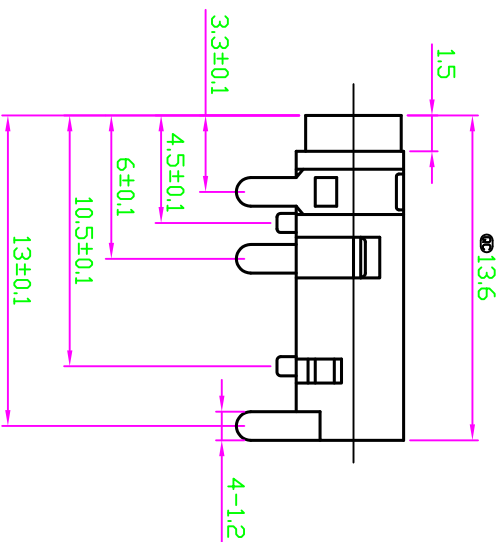

CUSTOMER COPY

NO.	DESCRIPTION	QTY	MATERIAL	REMARK
5	HOUSING	1	PBT	(Black)
4	TERMINAL	1	BRASS t=0.30	Ag-Plated
3	TERMINAL	1	PHOSPHOR BRONZE t=0.25	Ag-Plated
2	TERMINAL	1	PHOSPHOR BRONZE t=0.20	Ag-Plated
1	TERMINAL	1	PHOSPHOR BRONZE t=0.20	Ag-Plated

钰满棠企业股份有限公司 ACMELEX CO., LTD.
TEL:886-2-85124595 FAX:886-2-85124322

0.0±0.30	SCALE: 1:1	TITLE:	PART NO:
0.00±0.25	UNIT: mm	Phone Jack Connector	APP BY: Hung
0.000±0.2			CHK BY: Cheryl

MATL: RoHS
DR BY: Amos
A332