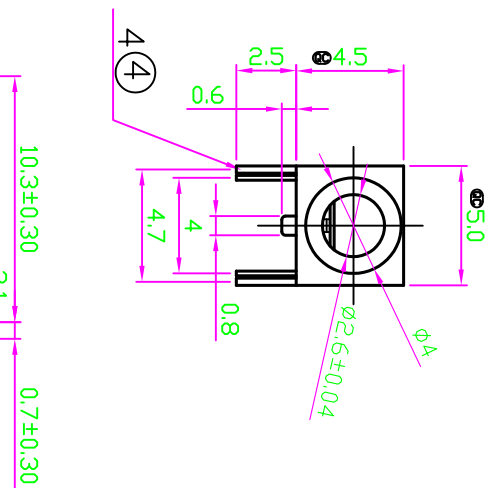

CUSTOMER COPY

NO.	DESCRIPTION	QTY	MATERIAL	REMARK
5	HOUSING	1	PBT	(Black)
4	TERMINAL	1	BRASS t=0.30	Ag-Plated
3	TERMINAL	1	PHOSPHOR BRONZE t=0.25	Ag-Plated
2	TERMINAL	1	PHOSPHOR BRONZE t=0.20	Ag-Plated
1	TERMINAL	1	PHOSPHOR BRONZE t=0.20	Ag-Plated

钰满棠企业股份有限公司 ACMELEX CO., LTD.
TEL:886-2-85124595 FAX:886-2-85124322

0.0±0.30	SCALE: 1:1	TITLE:	PART NO:
0.00±0.25	UNIT: mm	Phone Jack Connector	APP BY: Hung
0.000±0.2			CHK BY: Cheryl

MATL: RoHS
DR BY: Amos
A332